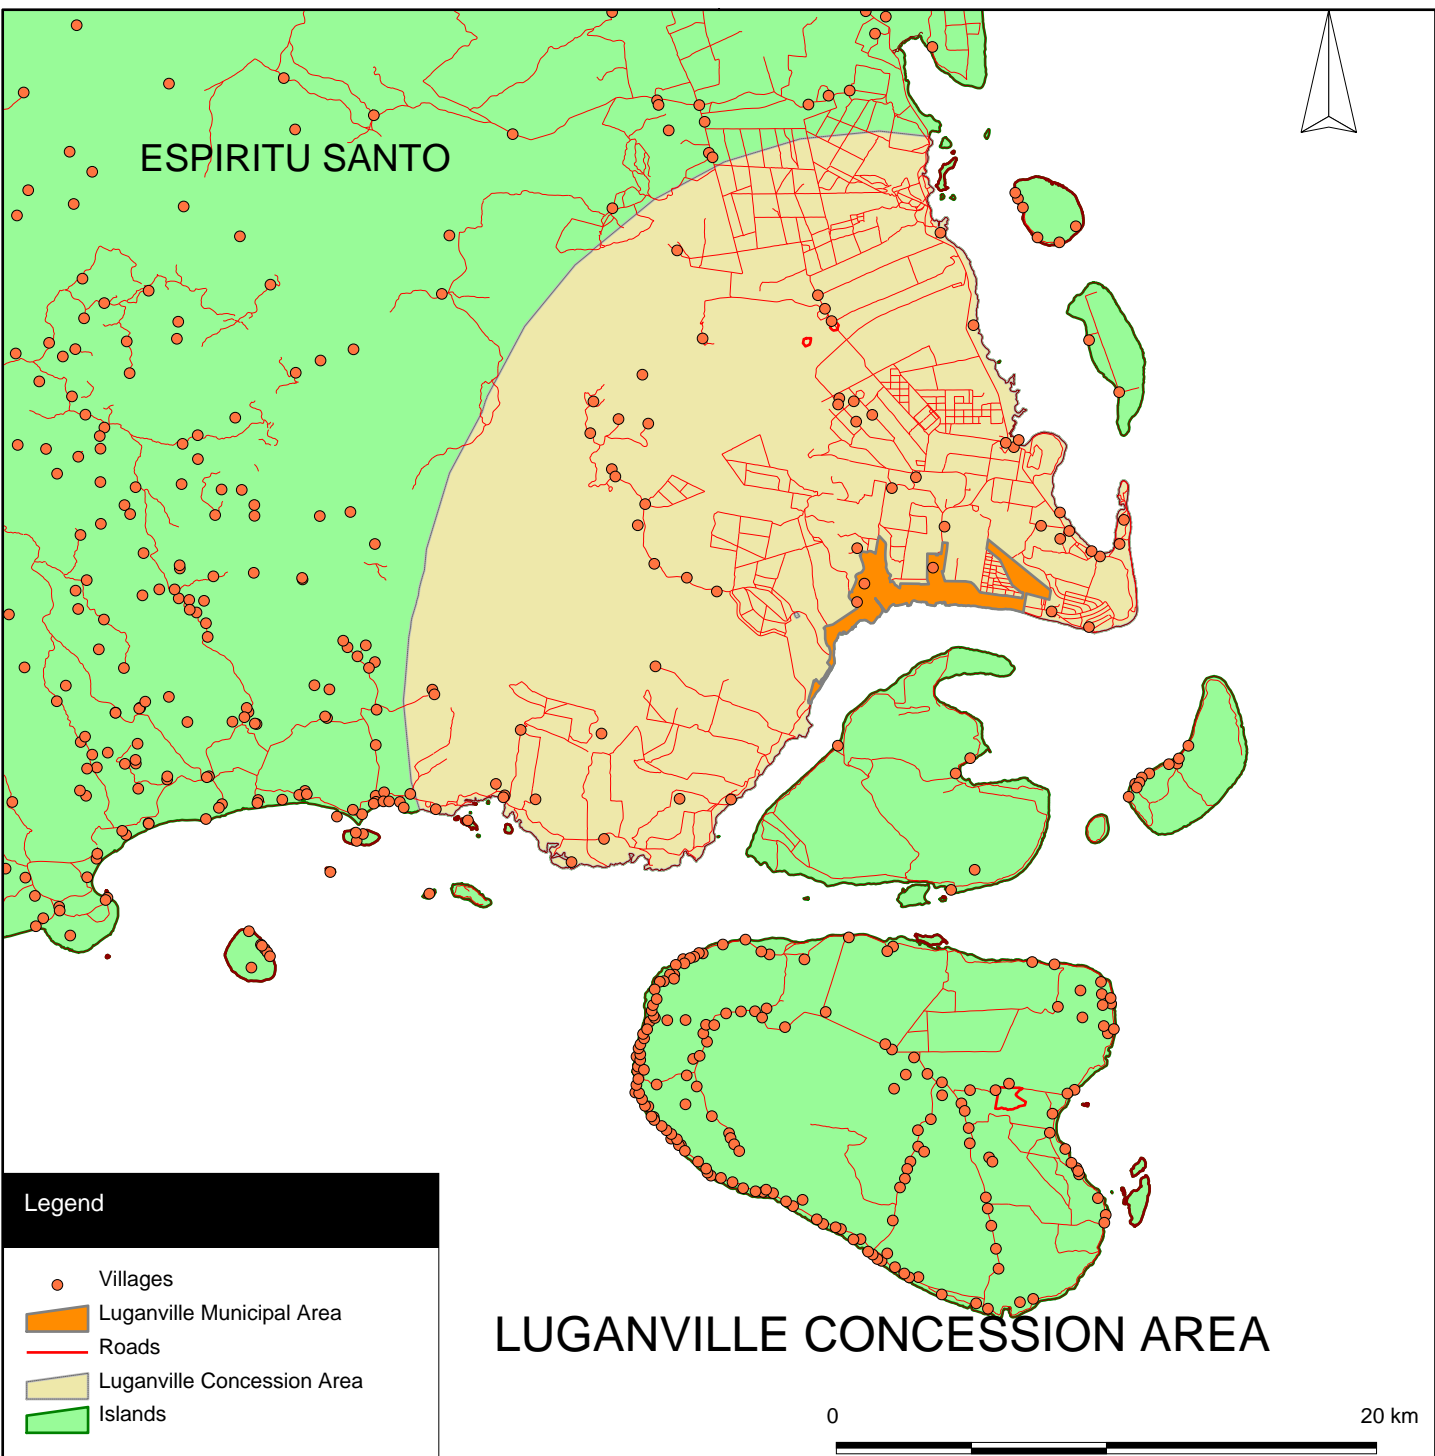

ESPIRITU SANTO

Legend

-  Villages
-  Luganville Municipal Area
-  Roads
-  Luganville Concession Area
-  Islands

LUGANVILLE CONCESSION AREA

0

20 km